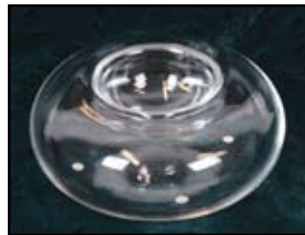

452 Sterling Silver Teapot
Nizwa. Marked 925. In presentation box
12 1/2" H.

451 Baccarat Crystal Caviar Server
Signed. In original Cartier box.
8"D.