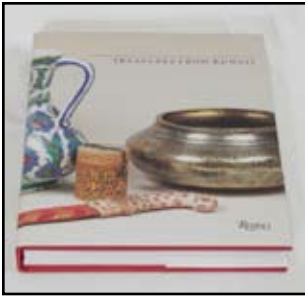

112 Books Presented To The Fords By Armand Hammer
Master Paintings from the Hermitage and The State Russian Museum. Inscribed by the Hammers to President Ford. .... hoping it will help to establish entente and peace between our country and the USSR Frances & Armand Hammer
The Armand Hammer Collection Catalogue. Inscribed To President and Mrs. Gerald R. Ford With the deep esteem and friendship of Frances and Armand Hammer Oct. 2, 1975

111 Art Book Presented To President And Mrs Ford
Islamic Art and Patronage. Treasures from Kuwait. Edited by Esin Atil. Inscribed To President and Mrs. Ford With My Best Wishes Saad Alsabah.