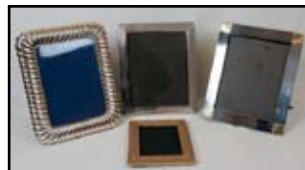

329 Frames From The Ford House
Italian fluted silver
Chrome art deco frame
Silver
Gilt
7" x 9"; 7" x 9 1/2"; 7 1/2" x 9";
4" x 6"