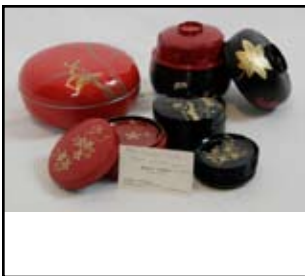

89 Betty Ford's Lacquer Boxes
Round red lacquer box.
Round black lacquer box with coasters
Red lacquer box with coasters
Stacking luncheon box accompanied by a note which reads: Mrs. President Ford Thank you for your hospitality. Written on the business card of Makoto Kuroda, Managing Director of Mitsubishi
6 1/2" D., 4" D., 4" D., 6" H.