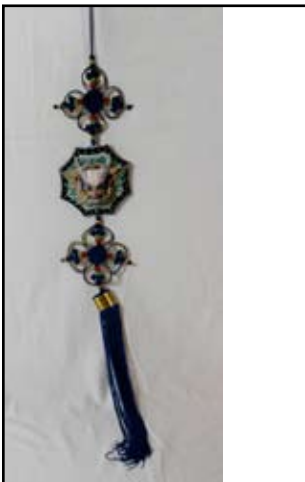

399A Foo Lion Plaque
Well decorated Oriental foo lion plaque signed four times en verso
5 1/2" H.