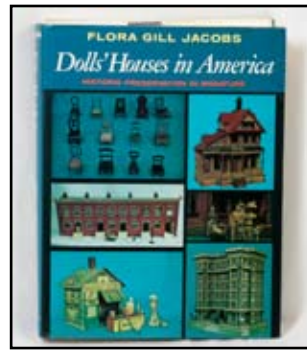

483 Monumental Crystal Bowl
Presented to President Gerald R. Ford by Jaska Crystal, Bavaria. 1994 World Cup Finals 16 1/2" W.

489 Book From The Ford Library
Heart of a Champion. Michelle Kwan. Inscribed To Mr. and Mrs. Gerald Ford Best Wishes All My Love, Michelle Kwan

488 Book From The Ford Library
Dolls House In America. Flora Gill Jacobs. Inscribed To the President and Mrs. Ford; With the sincere good wishes of the author Flora Gill Jacobs. This book has the signature of Betty Ford inside the front cover.