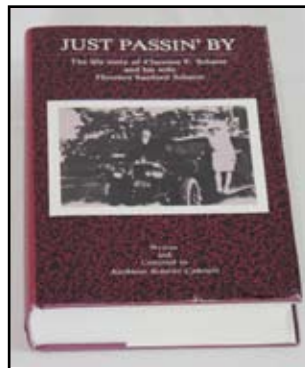

109 Book Inscribed To Betty Ford
Something More by Catherine Marshall. Inscribed April 27, 1975. To Betty May God Bless You and Your Family Mary Lou Hekman

108 Book Inscribed To Gerald Ford
Just Passin' By. The Life Story of Clarence F. Scharer and his wife, Florence Sanford Scharer by Kathleen Scharer Cahours. Inscribed To The Honorable Mr. Ford, In appreciation for your help in this tribute to my parents. Kathleen Scharer Cahours.